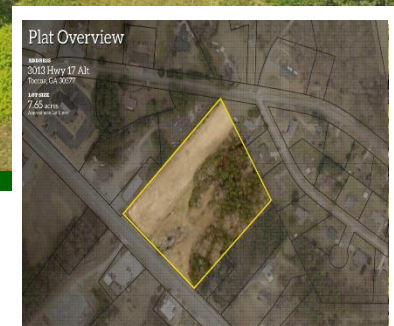

FOR SALE

7.5 Acre Commercial Site

3013 Hwy 17 A, Toccoa, GA 30577

Toccoa, GA

Location Highlights

- Prime commercial development site located on main highway
- Prominent location with convenient access to major hubs in Stephens County

Property Features

- Total Acres: 7.5
- SF Total: 1,157 SF
- SF Available: 1,157 SF
- Lot Features: Interior Lot
- Other Structures: Tractor Shed
- Water: Public
- Sewer: Septic Tank
- Cooling / Heating: None

Property Features

Highways

- GA Highway 17: < 1 miles
- GA Highway 441: 12 miles
- Interstate 85: 10 miles

Airports

- International: Atlanta/Hartsfield, 92 mi.
- Commercial: Greenville-Spartanburg, 64 mi.
- Public: R. G. LeTourneau Field, 5 mi.