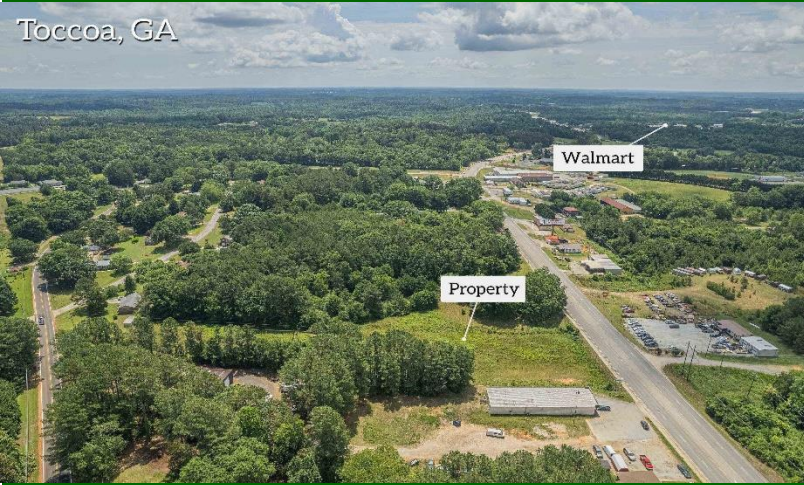

FOR SALE

7.5 Acre Commercial Site

3013 Hwy 17 A, Toccoa, GA 30577

Toccoa, GA

Location Highlights

- Prime commercial development site located on main highway
- Prominent location with convenient access to major hubs in Stephens County

Property Features

- Total Acres: 7.5
- SF Total: 1,157 SF
- SF Available: 1,157 SF
- Lot Features: Interior Lot
- Other Structures: Tractor Shed
- Water: Public
- Sewer: Septic Tank
- Cooling / Heating: None

Property Features

Highways

- GA Highway 17: < 1 miles
- GA Highway 441: 12 miles
- Interstate 85: 10 miles

Airports

- International: Atlanta/Hartsfield, 92 mi.
- Commercial: Greenville-Spartanburg, 64 mi.
- Public: R. G. LeTourneau Field, 5 mi.