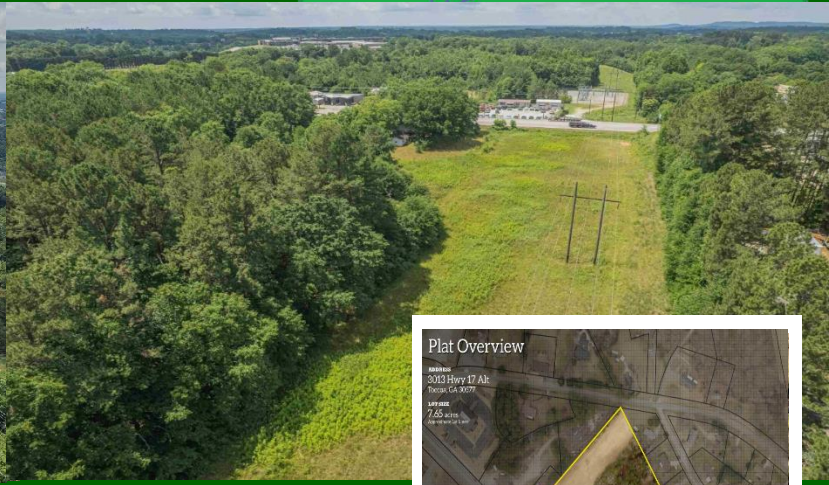

FOR SALE

7.5 Acre Commercial Site

3013 Hwy 17 A, Toccoa, GA 30577

Toccoa, GA

Location Highlights

- Prime commercial development site located on main highway
- Prominent location with convenient access to major hubs in Stephens County

Property Features

- Total Acres: 7.5
- SF Total: 1,157 SF
- SF Available: 1,157 SF
- Lot Features: Interior Lot
- Other Structures: Tractor Shed
- Water: Public
- Sewer: Septic Tank
- Cooling / Heating: None

Property Features

Highways

- GA Highway 17: < 1 miles
- GA Highway 441: 12 miles
- Interstate 85: 10 miles

Airports

- International: Atlanta/Hartsfield, 92 mi.
- Commercial: Greenville-Spartanburg, 64 mi.
- Public: R. G. LeTourneau Field, 5 mi.